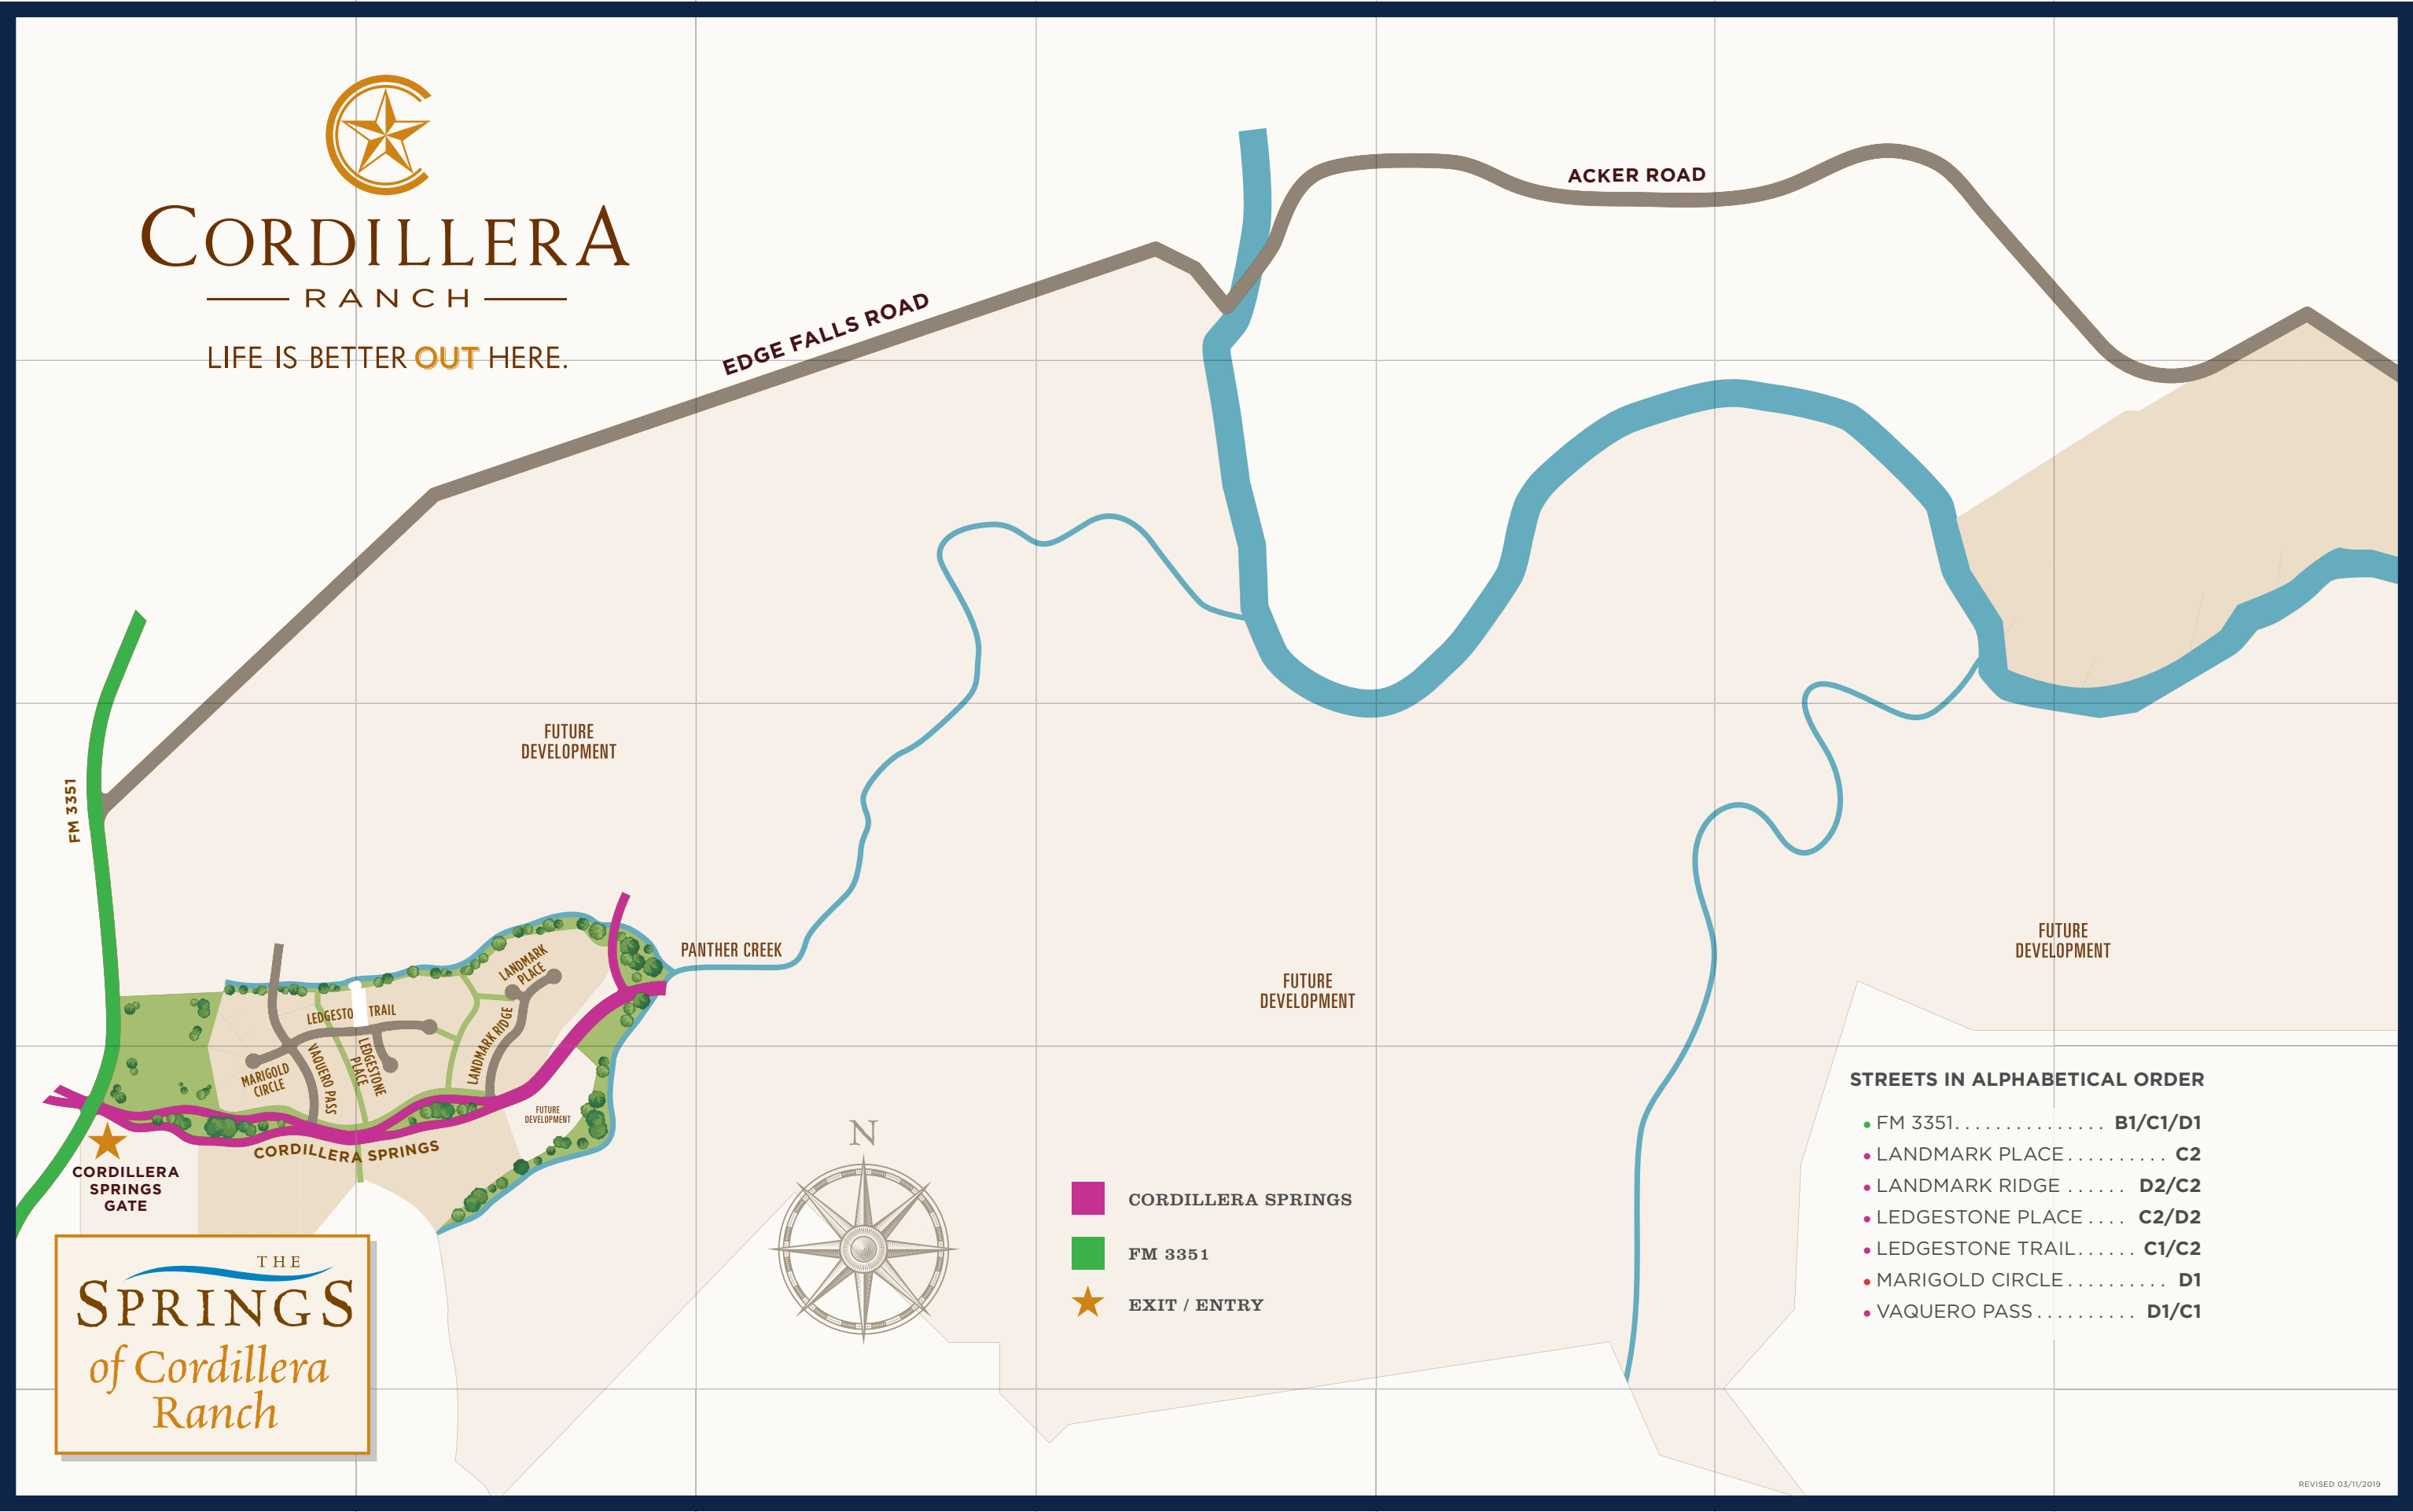

CORDILLERA

RANCH

LIFE IS BETTER **OUT** HERE.

THE SPRINGS of Cordillera Ranch

- CORDILLERA SPRINGS
- FM 3351
- EXIT / ENTRY

STREETS IN ALPHABETICAL ORDER

- FM 3351..... B1/C1/D1
- LANDMARK PLACE..... C2
- LANDMARK RIDGE..... D2/C2
- LEDGESTONE PLACE..... C2/D2
- LEDGESTONE TRAIL..... C1/C2
- MARIGOLD CIRCLE..... D1
- VAQUERO PASS..... D1/C1