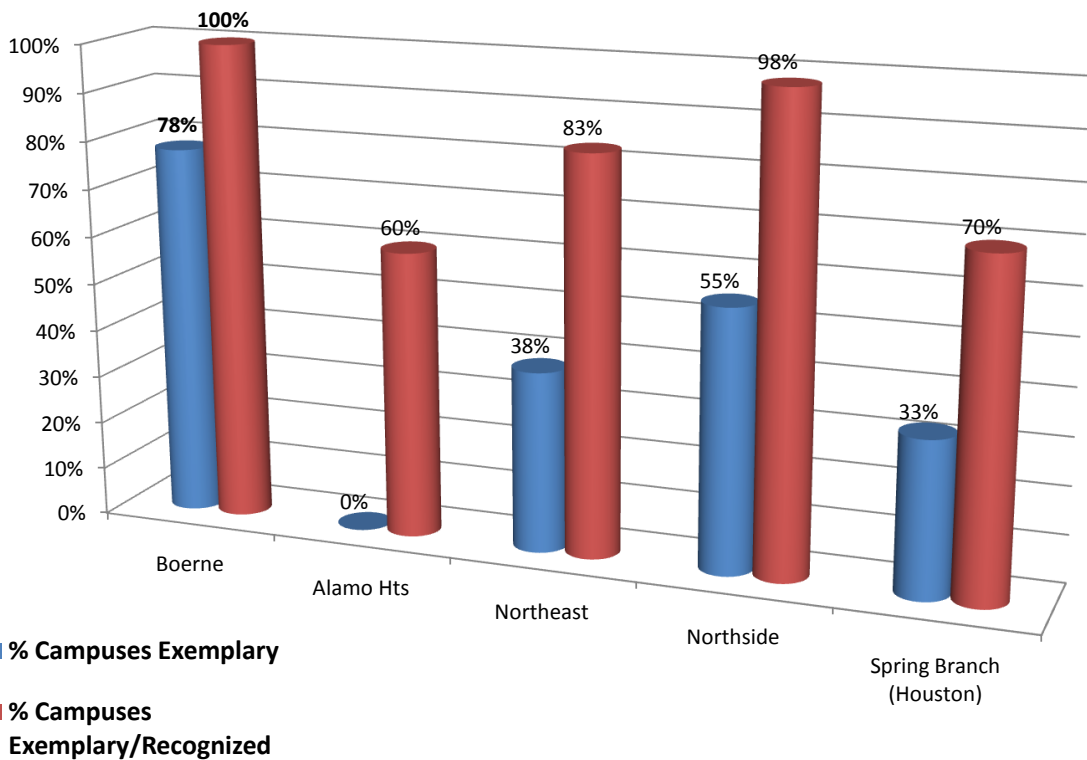

BOERNE ISD SCHOOL RATING COMPARISONS

	Boerne	Alamo Heights	Northeast	Northside	Spring Branch (Houston)
Student/Teacher	13.9	14.1	14.9	15.4	14.3
# of Students	6,371	4,736	65,217	91,464	32,404
Average SAT	1,069	1,134	1,032	1,002	
% Campuses Exemplary	78%	0%	38%	55%	33%
% Campuses Exemplary/Recognized	100%	60%	83%	98%	70%
Overall District TEA Rating (2010)	Exemplary	Recognized	Recognized	Recognized	Recognized