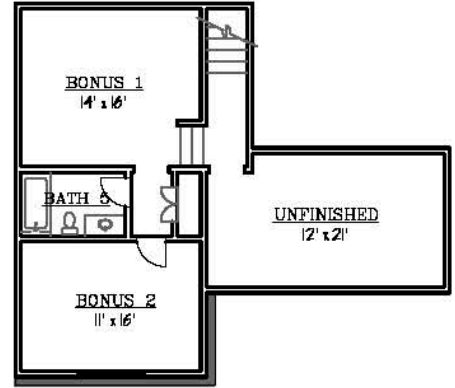

SECOND FLOOR
SCALE: 1/16"=1'-0"

SQUARE FOOTAGES

1st floor	3,392 sf
2nd floor	540 sf
TOTAL LIVING	3,932 sf
Unfinished	230 sf
garage/mechanical porches	860 sf
	755 sf

SECOND FLOOR W/OPTIONAL 5th BATH
SCALE: 1/16"=1'-0"

FIRST FLOOR
SCALE: 1/16"=1'-0"